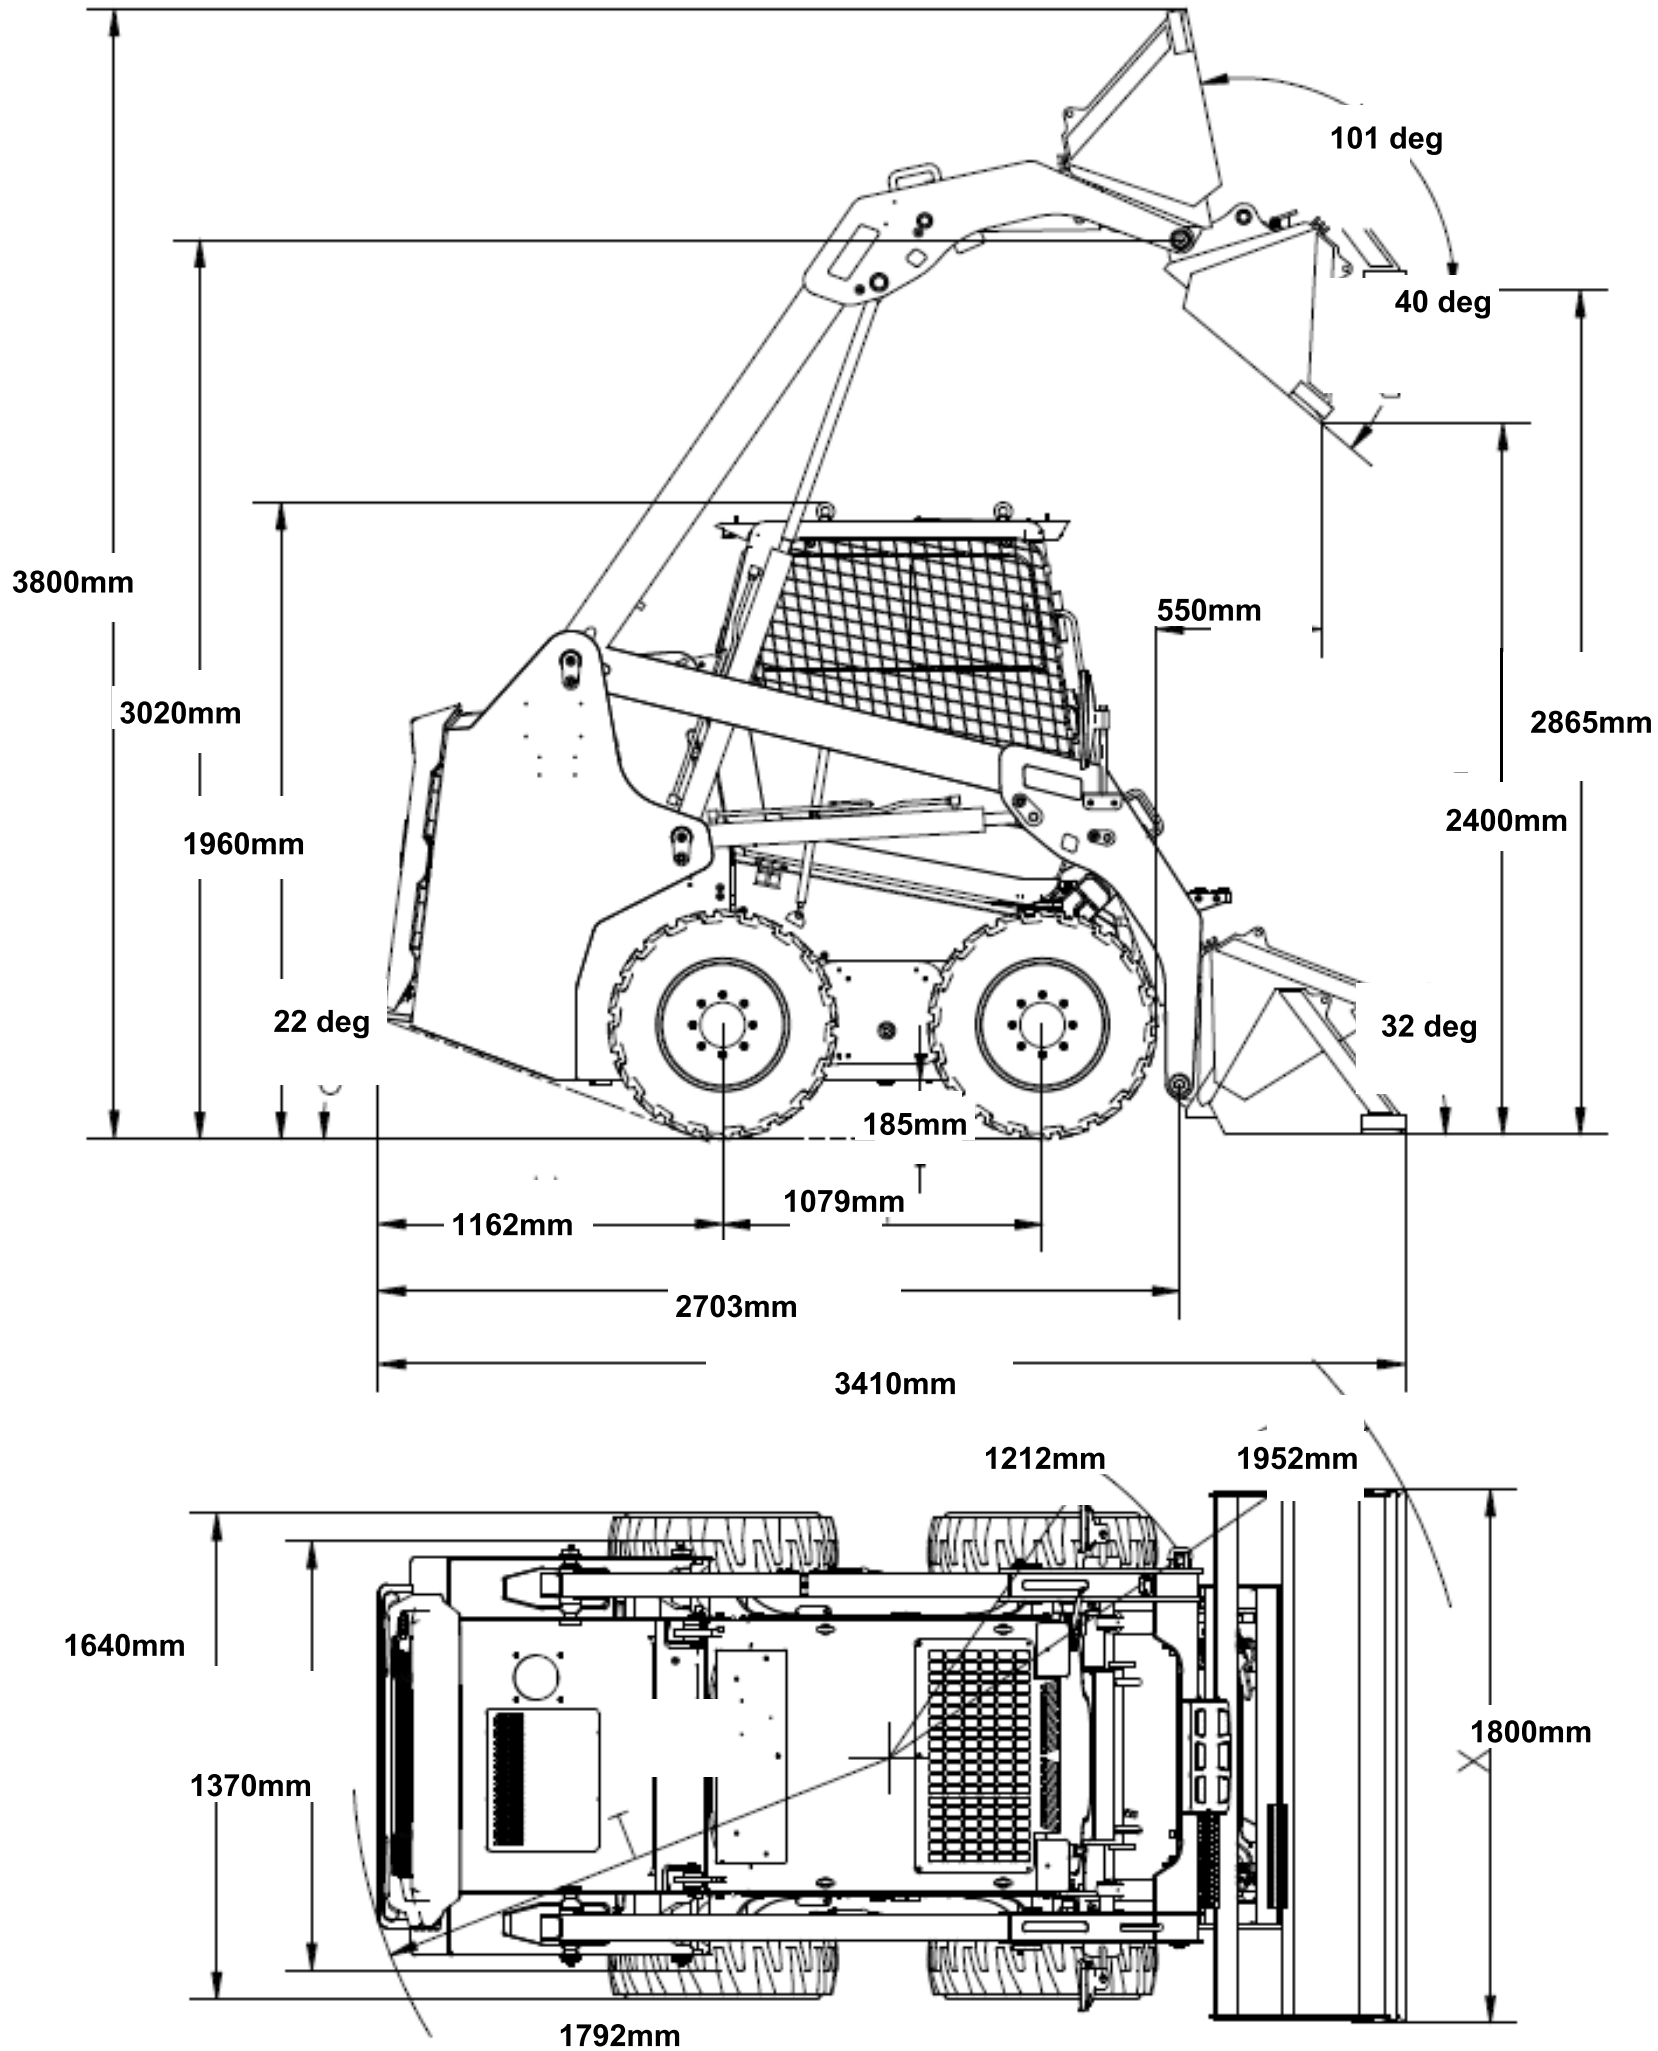

XC7-SR08 Metric Summary

Description	Metric
Max operation height	3800mm
Hinge pin height	3020mm
Cab height	1960mm
Bucket bottom max height	2865mm
Length without bucket	2703mm
Length with bucket	3410mm
Max bucket dump angle	40 deg
Dumping height at max dump angle	2400mm
Dumping reach at max dump angle	550mm
Rollback angle at ground	32 deg
Bucket rollback angle at max height	101 deg
Wheelbase	1079mm
Departure angle	22 deg
Ground clearance	185mm
Front turning radius no bucket	1212mm
Front turning radius with bucket	1952mm
Rear turning radius	1792mm
Rear length	1162mm
Track width	1370mm
Tire edge width	1640mm
Max bucket width	1800mm